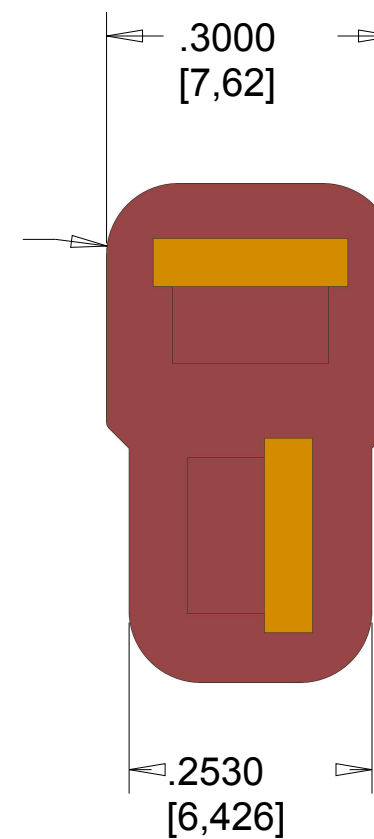

4

3

2

1

R.0750 (all) [1,905]

<p>Do you have an R/C vehicle battery pack that desperately needs a Deans connector? With our new M/F Deans connector pair, you'll have just what you need to safely and securely connect your battery or anything else that requires a mini T Plug. Each pack comes with one male and one female Deans connector and each can support a current of, up to, 30A.</p> <p>NOTES:</p>	MATERIAL: Nylon + Metal		MODEL NAME: Deans Connector		
	Deans Connector - M/F Pair PRT-11864		https://www.sparkfun.com/products/11864		
	DESCRIPTION:		PAGE SIZE C 22 x 17 INCH		
	DRAWN BY: Paul Smith	SCALE: 5.00			
	DATE: 9 July 2013	UNITS: inch [mm]			
CAD APPLICATION: Creo Parametric 2.0		VER: 1.0	SHEET 1 / 1		

4

3

2

1