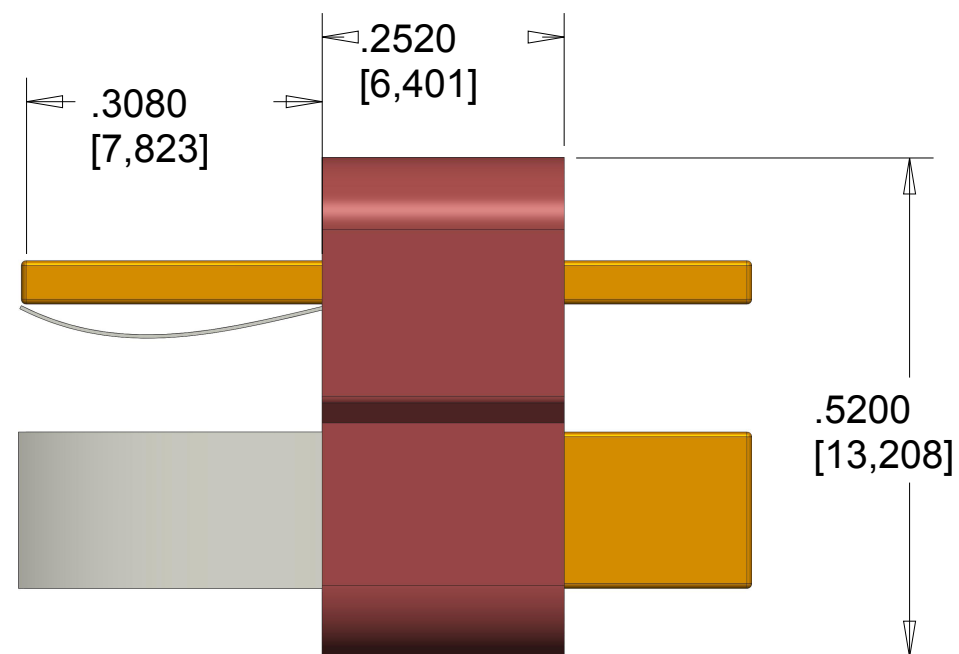

4

3

2

1

R.0750 (all) [1,905]

<p>Do you have an R/C vehicle battery pack that desperately needs a Deans connector? With our new M/F Deans connector pair, you'll have just what you need to safely and securely connect your battery or anything else that requires a mini T Plug. Each pack comes with one male and one female Deans connector and each can support a current of, up to, 30A.</p> <p>NOTES:</p>	MATERIAL: Nylon + Metal		MODEL NAME: Deans Connector		
	Deans Connector - M/F Pair PRT-11864		https://www.sparkfun.com/products/11864		
	DESCRIPTION:		PAGE SIZE C 22 x 17 INCH		
	DRAWN BY: Paul Smith	SCALE: 5.00			
	DATE: 9 July 2013	UNITS: inch [mm]			
CAD APPLICATION: Creo Parametric 2.0		VER: 1.0	SHEET 1 / 1		

4

3

2

1