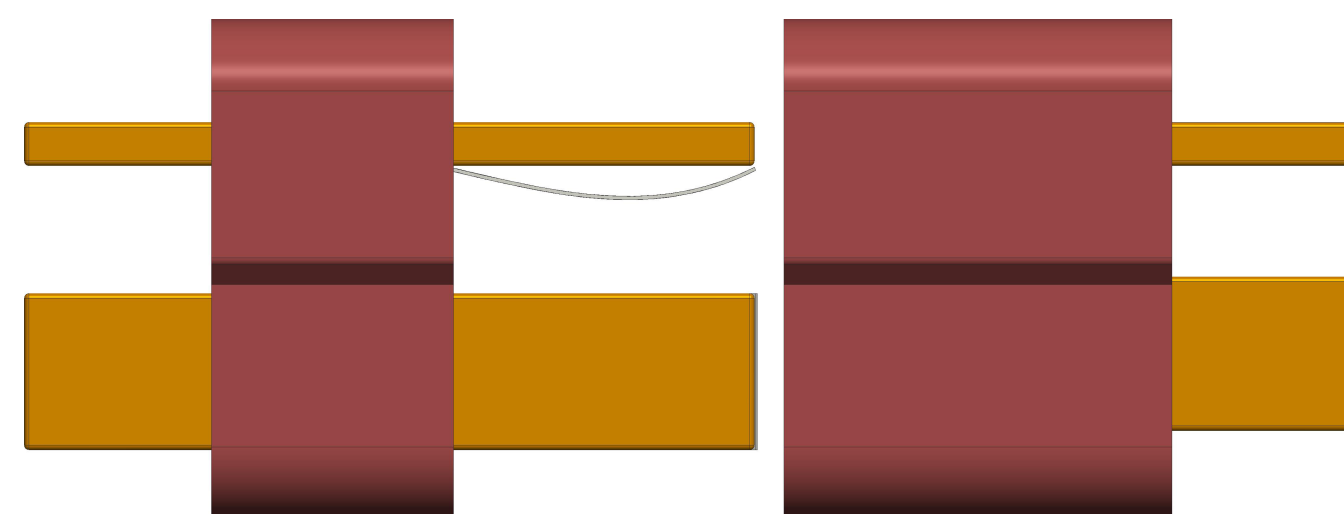

4

3

2

1

R.0750 (all) [1,905]

<p>Do you have an R/C vehicle battery pack that desperately needs a Deans connector? With our new M/F Deans connector pair, you'll have just what you need to safely and securely connect your battery or anything else that requires a mini T Plug. Each pack comes with one male and one female Deans connector and each can support a current of, up to, 30A.</p> <p>NOTES:</p>	MATERIAL: Nylon + Metal		MODEL NAME: Deans Connector		
	Deans Connector - M/F Pair PRT-11864		https://www.sparkfun.com/products/11864		
	DESCRIPTION:		PAGE SIZE C 22 x 17 INCH		
	DRAWN BY: Paul Smith	SCALE: 5.00			
	DATE: 9 July 2013	UNITS: inch [mm]			
CAD APPLICATION: Creo Parametric 2.0		VER: 1.0	SHEET 1 / 1		