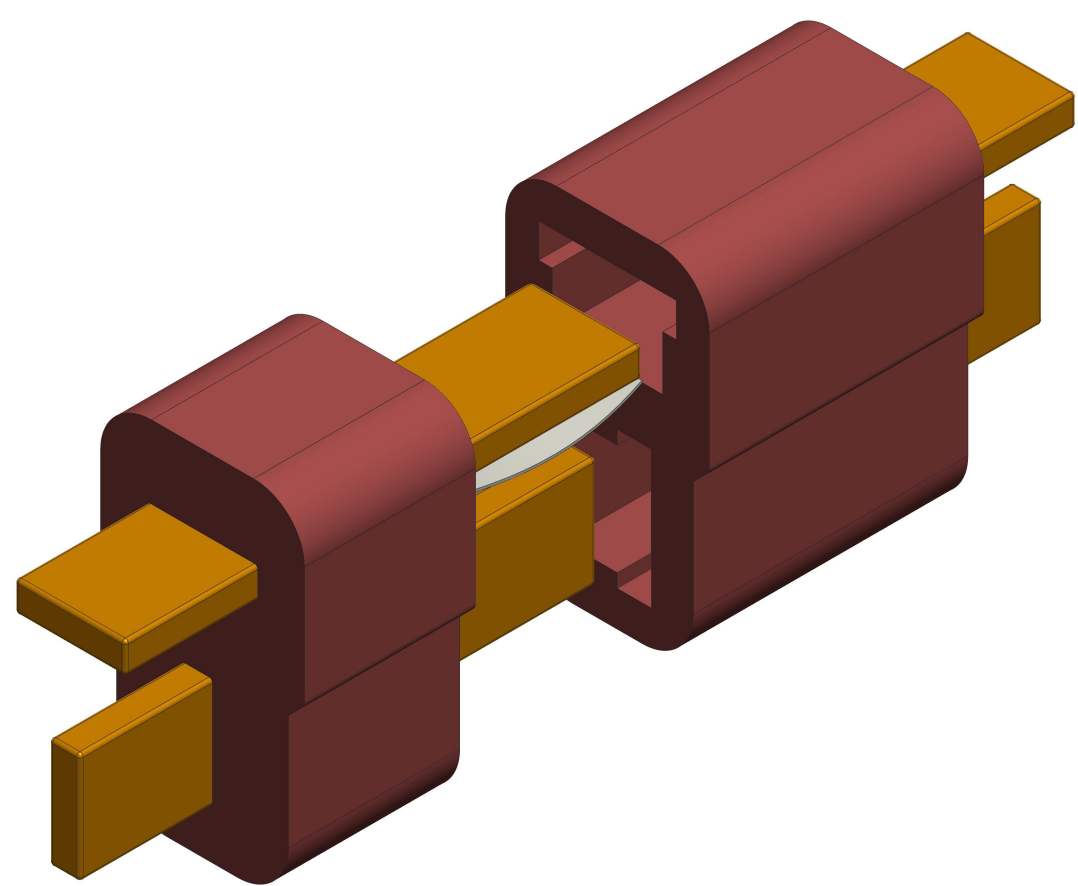

4

3

2

1

R.0750 (all) [1,905]

<p>Do you have an R/C vehicle battery pack that desperately needs a Deans connector? With our new M/F Deans connector pair, you'll have just what you need to safely and securely connect your battery or anything else that requires a mini T Plug. Each pack comes with one male and one female Deans connector and each can support a current of, up to, 30A.</p> <p>NOTES:</p>	MATERIAL: Nylon + Metal		MODEL NAME: Deans Connector		
	Deans Connector - M/F Pair PRT-11864		https://www.sparkfun.com/products/11864		
	DESCRIPTION:		PAGE SIZE C 22 x 17 INCH		
	DRAWN BY: Paul Smith	SCALE: 5.00			
	DATE: 9 July 2013	UNITS: inch [mm]			
CAD APPLICATION: Creo Parametric 2.0		VER: 1.0	SHEET 1 / 1		