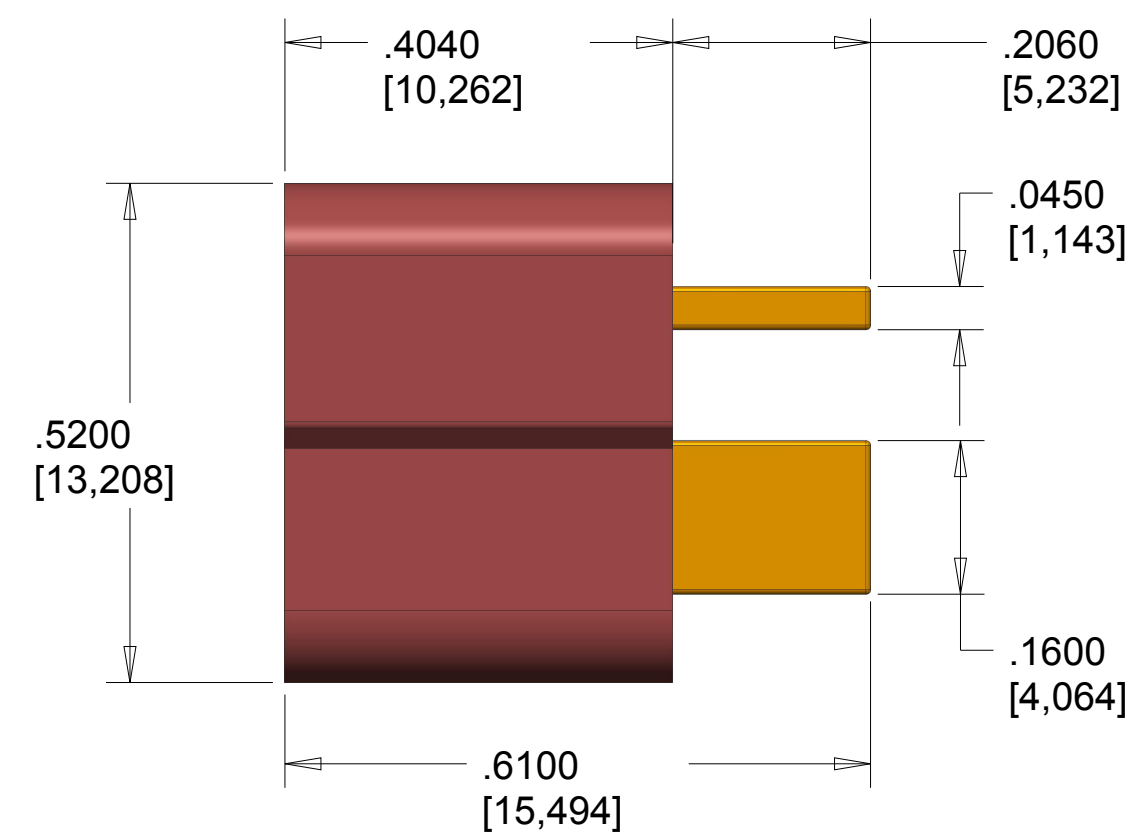

4

3

2

1

R.0750 (all) [1,905]

<p>Do you have an R/C vehicle battery pack that desperately needs a Deans connector? With our new M/F Deans connector pair, you'll have just what you need to safely and securely connect your battery or anything else that requires a mini T Plug. Each pack comes with one male and one female Deans connector and each can support a current of, up to, 30A.</p> <p>NOTES:</p>	MATERIAL: Nylon + Metal		MODEL NAME: Deans Connector		
	Deans Connector - M/F Pair PRT-11864		https://www.sparkfun.com/products/11864		
	DESCRIPTION:		PAGE SIZE C 22 x 17 INCH		
	DRAWN BY: Paul Smith	SCALE: 5.00			
	DATE: 9 July 2013	UNITS: inch [mm]			
CAD APPLICATION: Creo Parametric 2.0		VER: 1.0	SHEET 1 / 1		

4

3

2

1