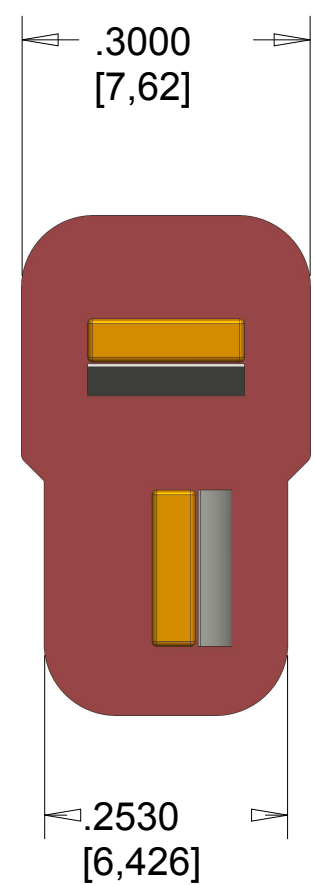

4

3

2

1

R.0750 (all) [1,905]

<p>Do you have an R/C vehicle battery pack that desperately needs a Deans connector? With our new M/F Deans connector pair, you'll have just what you need to safely and securely connect your battery or anything else that requires a mini T Plug. Each pack comes with one male and one female Deans connector and each can support a current of, up to, 30A.</p> <p>NOTES:</p>	MATERIAL: Nylon + Metal		MODEL NAME: Deans Connector		
	Deans Connector - M/F Pair PRT-11864		https://www.sparkfun.com/products/11864		
	DESCRIPTION:		PAGE SIZE C 22 x 17 INCH		
	DRAWN BY: Paul Smith	SCALE: 5.00			
	DATE: 9 July 2013	UNITS: inch [mm]			
CAD APPLICATION: Creo Parametric 2.0		VER: 1.0	SHEET 1 / 1		

4

3

2

1