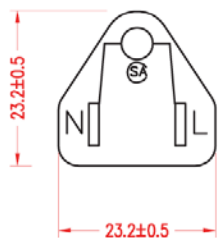

1

2

3

4

5

6

7

Material:

- SVT 3x18AWG(0.824MM²) VW-1 60° 300V
- Jacket Color: Black
- E- Green; L- Black; N- White

Electrical Test :

- 100% Open & Short Testing
- Insulation Resistance : 100meg-ohm(Min.)
- Voltage : 500V DC / 1 Min.

Power Cord IEC Extension-SVT Unshielded, 60°C, 18AWG, 2 Meters

Unit: mm

Scale	Free				Date	Name
TOLERANCE					Drawn	27.11.11 Chappell
X.	±X				Approved	25.06.13 Groll
X.X	±X					
X.XX	±X					
DIM	TOL					
X.°	±X°					
X.X°	±X°	①	Updated all information	25.06.13	Wilson	
Angle	TOL	Id.	Modification	Date	Name	