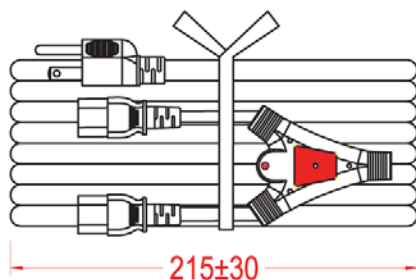

1

2

3

4

5

6

7

Material:

- SVT 3x18AWG(0.824MM²) VW-1 60° 300V
- Jacket Color: Black
- E- Green; L- Black; N- White

Electrical Test :

- 100% Open & Short Testing
- Insulation Resistance : 100meg-ohm(Min.)
- Voltage : 500V DC / 1 Min.

Power Cord IEC Extension-SVT Unshielded, 60°C, 18AWG, 2 Meters

Unit: mm

Scale	Free				Date	Name
TOLERANCE					Drawn	27.11.11 Chappell
X.	±X				Approved	25.06.13 Groll
X.X	±X					
X.XX	±X					
DIM	TOL					
X.°	±X°					
X.X°	±X°	①	Updated all information	25.06.13	Wilson	
Angle	TOL	Id.	Modification	Date	Name	

Title
Y-Power cord - Plug ⇔ IEC connector(x2)
SVT, 18AWG, 60°C, Unshielded, 2M

ASSMANN WSW-No.

AK500/Y-U

Drawing-No.

rev01

Replace

Sheet
1/1

1