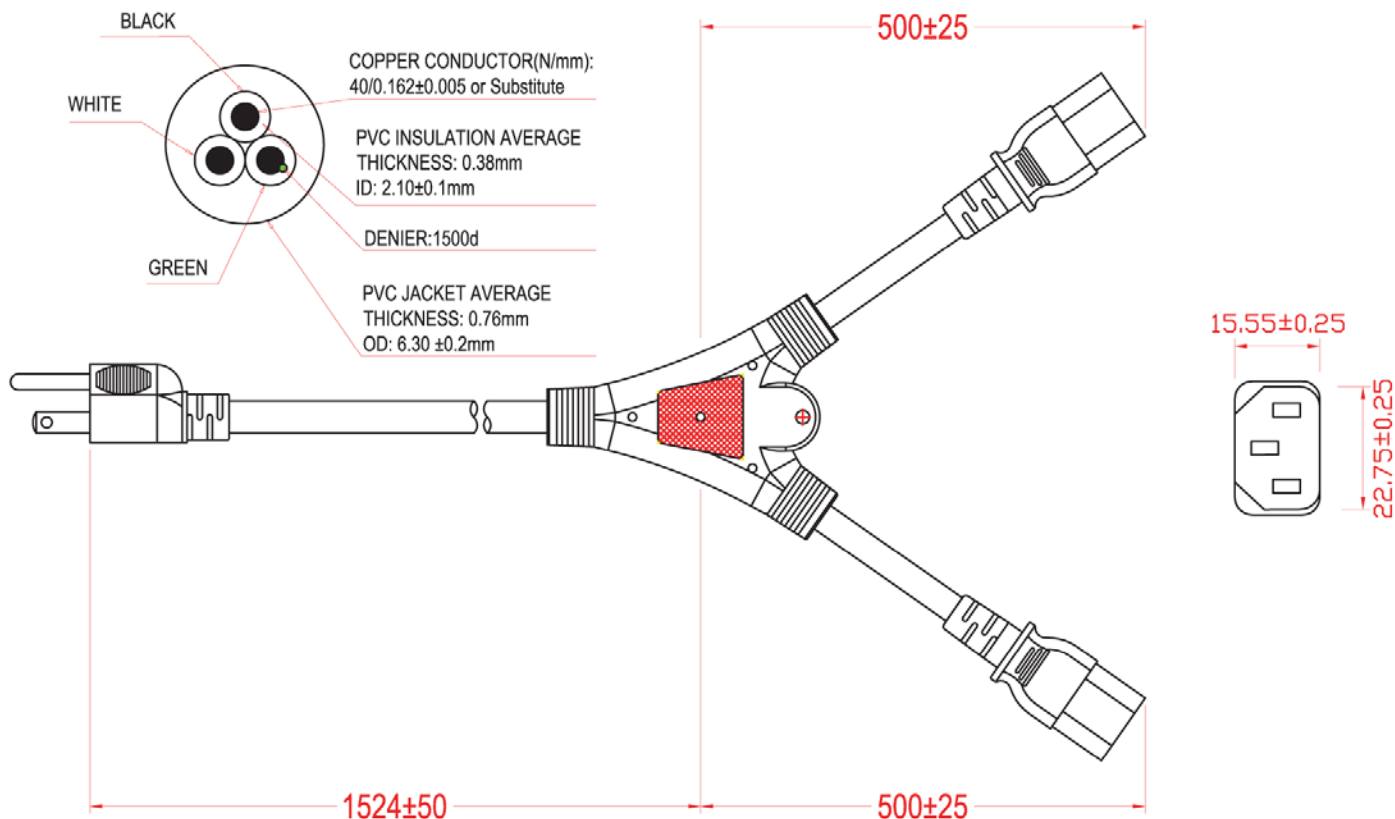

1

2

3

4

5

6

7

Material:

- SVT 3x18AWG(0.824MM²) VW-1 60° 300V
- Jacket Color: Black
- E- Green; L- Black; N- White

Electrical Test :

- 100% Open & Short Testing
- Insulation Resistance : 100meg-ohm(Min.)
- Voltage : 500V DC / 1 Min.

Power Cord IEC Extension-SVT Unshielded, 60°C, 18AWG, 2 Meters

Unit: mm

Scale	Free				Date	Name
TOLERANCE					Drawn	27.11.11 Chappell
X.	±X				Approved	25.06.13 Groll
X.X	±X					
X.XX	±X					
DIM	TOL					
X.°	±X°					
X.X°	±X°	①	Updated all information	25.06.13	Wilson	
Angle	TOL	Id.	Modification	Date	Name	

Title
Y-Power cord - Plug ⇔ IEC connector(x2)
SVT, 18AWG, 60°C, Unshielded, 2M

ASSMANN WSW-No.

AK500/Y-U

Drawing-No.

rev01

Replace

Sheet
1/1

1