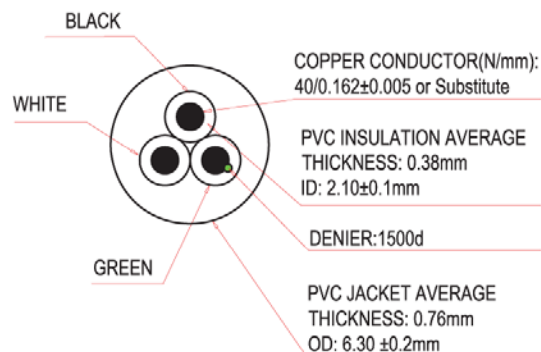

1

2

3

4

5

6

7

Material:

- SVT 3x18AWG(0.824MM²) VW-1 60° 300V
- Jacket Color: Black
- E- Green; L- Black; N- White

Electrical Test :

- 100% Open & Short Testing
- Insulation Resistance : 100meg-ohm(Min.)
- Voltage : 500V DC / 1 Min.

Power Cord IEC Extension-SVT Unshielded, 60°C, 18AWG, 2 Meters

Unit: mm

Scale	Free				Date	Name
TOLERANCE					Drawn	27.11.11 Chappell
X.	±X				Approved	25.06.13 Groll
X.X	±X					
X.XX	±X					
DIM	TOL					
X.°	±X°					
X.X°	±X°	①	Updated all information	25.06.13	Wilson	
Angle	TOL	Id.	Modification	Date	Name	