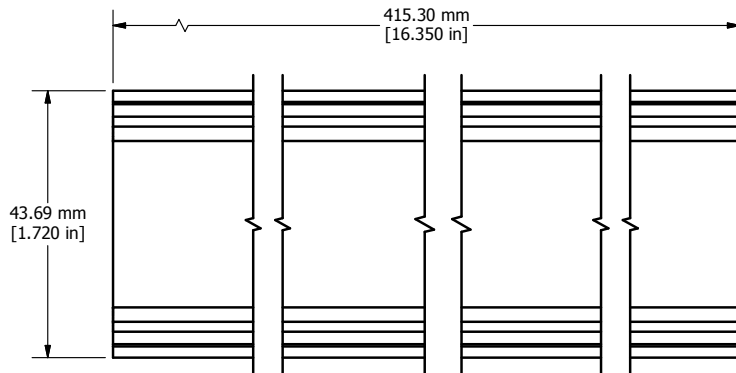

TOP VIEW

ISOMETRIC VIEW

INSIDE VIEW

PROFILE VIEW

RM1U19BKFP
Material - Extruded 6063 Aluminum
Finish - Black Textured Powder Paint