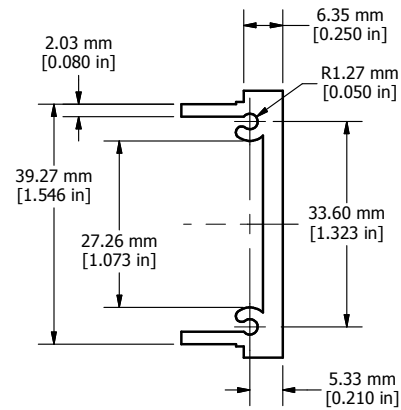

TOP VIEW

ISOMETRIC VIEW

INSIDE VIEW

PROFILE VIEW

RM1U19BKFP
Material - Extruded 6063 Aluminum
Finish - Black Textured Powder Paint