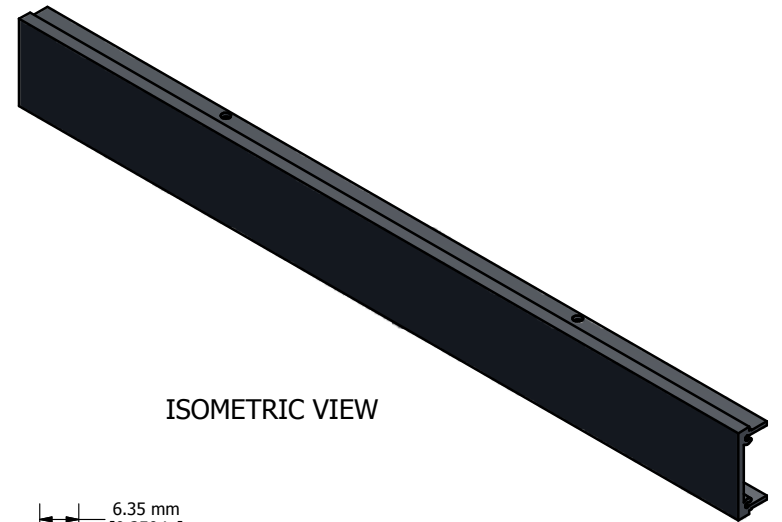

TOP VIEW

ISOMETRIC VIEW

INSIDE VIEW

PROFILE VIEW

RM1U19BKFP
Material - Extruded 6063 Aluminum
Finish - Black Textured Powder Paint