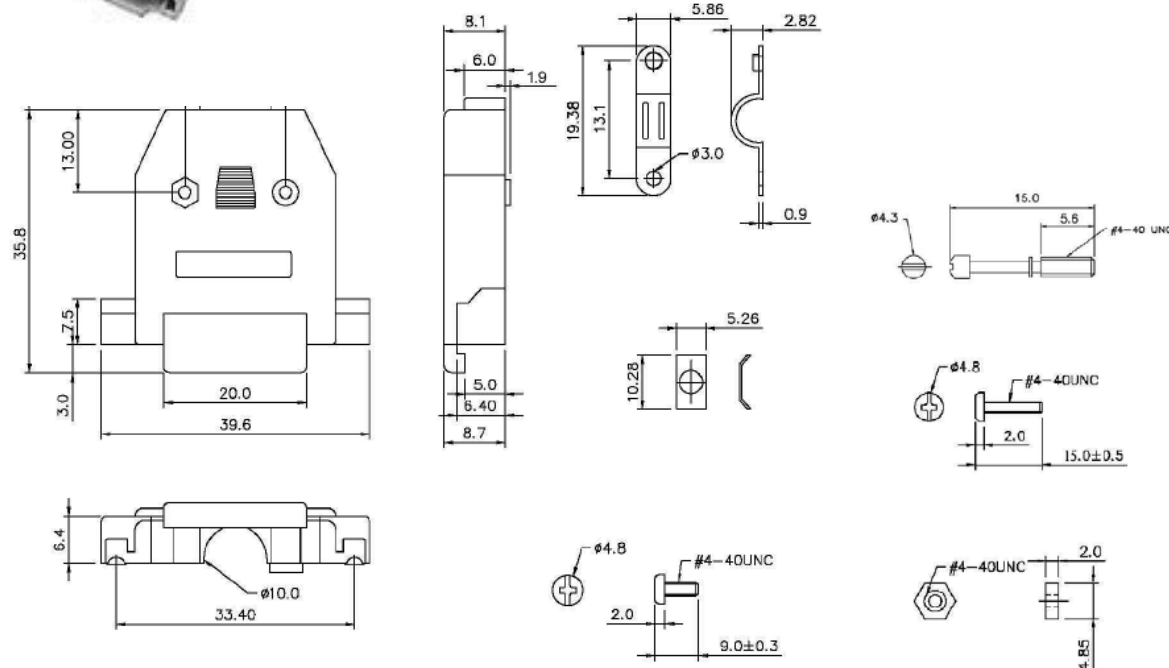

5

4

3

2

1

Description: D-Sub Hood, Plastic, H andh HS Series, 15 Pins
 Part No: 40-9715H,HS
 (40-9715-HS is the same as 40-9715-H, but with metalized plating)

DRAWING NO.
 40-9715H,HS-CUST

REVISIONS

01 OFFICIAL RELEASE

12-19-12	G	M	M		ECO-12-0335
	Z	W	L		

DIM OUTLINE

Hood Material: ABS,UL 94HB
 Color: Gray,Black,Ivory
 Screw Nut &Clip And Other ,Nickel Plated
 Plated:1Set/Bag

TOLERANCE UNLESS OTHERWISE SPECIFIED		DRAWN BY GARY.ZHG	DATE 12-19-12
DECIMALS	mm	CHECKED BY MONICA.W	DATE 12-19-12
X.X	+ 0.2	APPROVED BY MA LIN	DATE 12-19-12
X.XX	+ 0.1	U/M	mm
X.XXX	+0.08		
ANGLES	+ 0.5°		

CUSTOMER COPY

TITLE
 D-Sub Hood, Plastic, H Series, 15 Pins
 D-Sub Hood, Deluxe Metalized HS Series, 15 Pins

SHEET 1 OF 1	DRAWING NO. 40-9715H,HS-CUST	SIZE A
-----------------	---------------------------------	-----------

THIS DRAWING WAS PRODUCED BY COMPUTER,
 DO NOT SCALE DRAWING OR UPDATE MANUALLY.

5

4

3

2

1